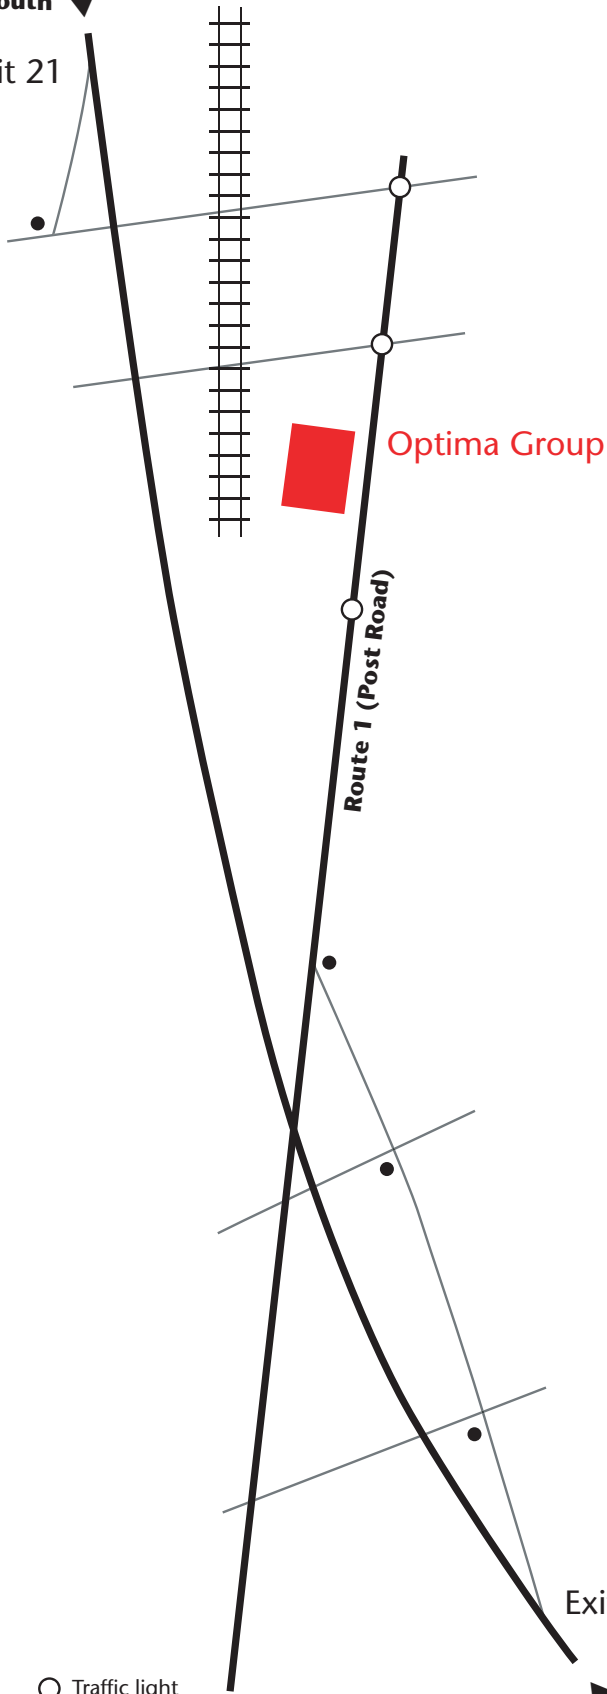

**From New Haven
driving I-95 South**

Exit 21

DIRECTIONS TO OPTIMA GROUP

2150 Post Road
Fairfield, CT 06824
203.255.1066

From New Haven (I-95 South)

- Take Exit 21 (Mill Plain Road)
- Make a left at the bottom of the ramp
- Proceed straight beyond I-95 overpass and underneath the train overpass to the Route 1 traffic light (Post Road)
- Make a right at the light onto the Post Road
- Optima Group is on the right side beyond the first traffic light
- Park on the 1st level and take the elevator to the 3rd floor

From New York (I-95 North)

- Take Exit 19
- Proceed straight through 2 stop signs
- Make a right at the 3rd stop sign onto Route 1 (Post Road)
- Optima Group is about 1 mile up on the left
- Park on the 1st level and take the elevator to the 3rd floor

● Stop sign ○ Traffic light

Exit 19

**From New York
driving I-95 North**